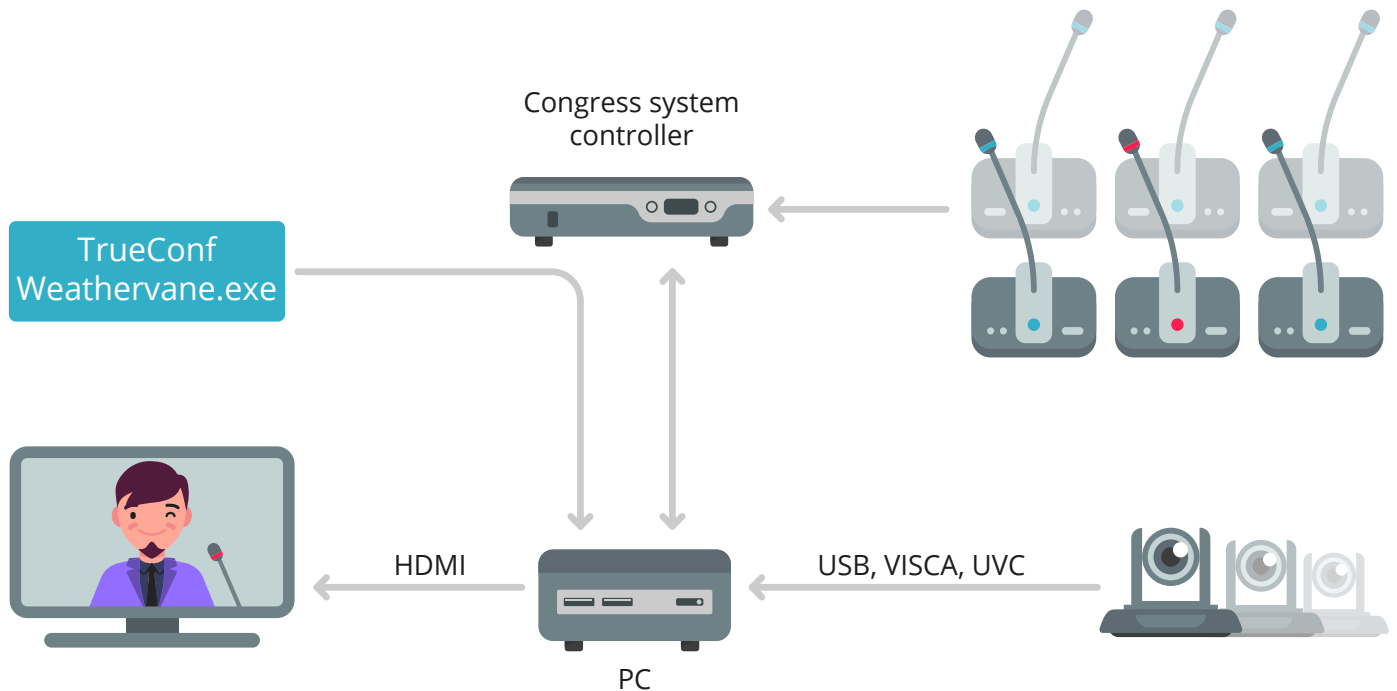

TrueConf Weathervane

A multiple camera control system for large conference & meeting rooms. Easily integrates with discussion systems and video conferencing endpoints to automatically track speakers.

- Select speakers using multiple PTZ cameras
- Designed for large and complex rooms
- For conference systems: Bosch®, Sennheiser®, Shure® and Beyerdynamic®
- Supports up to 10 PTZ or web cameras
- Easy UI and unlimited number of presets
- Free software for Windows

Compatible Systems

trueconf.com/go/vane