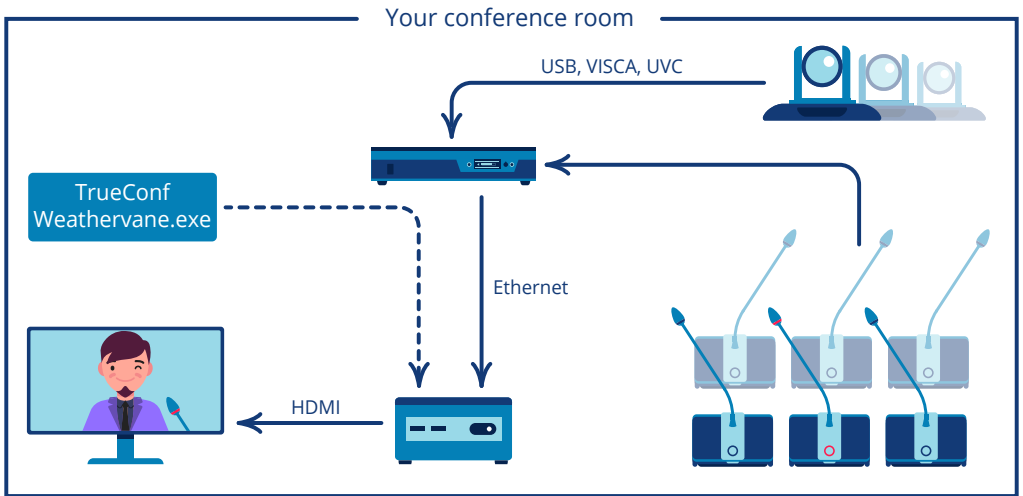

TrueConf Weathervane

Multiple camera control system for large conference & meeting rooms. Easily integrates with discussion systems and video conferencing endpoints to automatically track speakers.

- Select speakers using multiple PTZ cameras
- Designed for large and complex rooms
- For conference systems: Bosch®, Sennheiser®, Shure® and Beyerdynamic®
- Supports up to 10 PTZ or web cameras
- Easy UI and unlimited number of presets
- Free software for Windows:
trueconf.com/go/vane