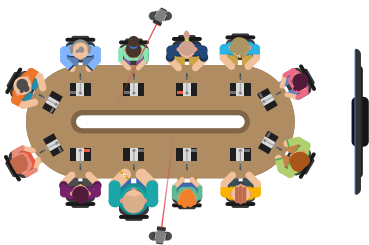

TrueConf Weathervane

Multiple camera control system for large conference & meeting rooms. Easily integrates with discussion systems and video conferencing endpoints to automatically track speakers.

- Select speakers using multiple PTZ cameras
- Designed for large and complex rooms
- For conference systems: Bosch®, Sennheiser®, Shure® and Beyerdynamic®
- Supports up to 10 PTZ or web cameras
- Easy UI and unlimited number of presets
- Free software for Windows:
trueconf.com/go/vane