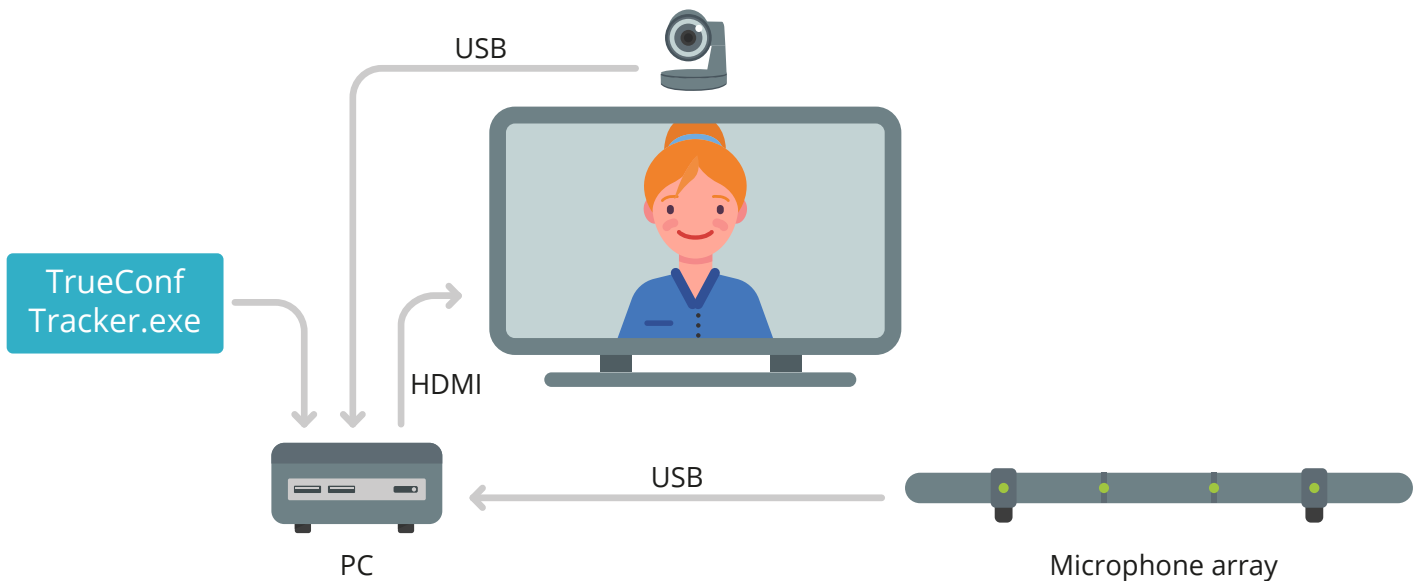

TrueConf Tracker

Convenient and cost-effective PC software for small to medium-sized meeting rooms to automatically track speakers using beamforming technology and any PTZ camera.

- Automatically tracks speakers in a room
- Uses microphone array beamforming
- Designed for Phoenix Audio® Condor
- Suitable for small & medium rooms
- Works with any PTZ or ePTZ cameras
- Free software for Windows

Phoenix Audio® Condor (MT600) microphone array

any PTZ camera

trueconf.com/go/tracker