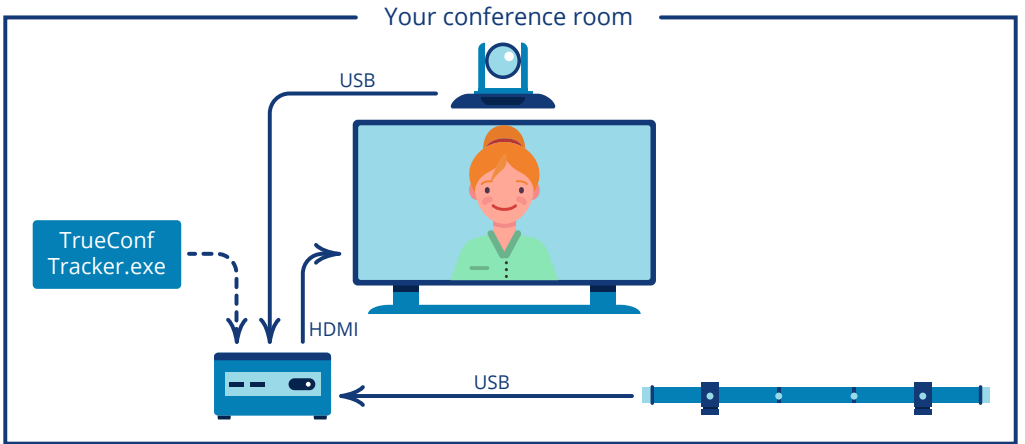

# TrueConf Tracker

A convenient and cost-effective PC software for small to medium-sized meeting rooms to automatically track speakers using beamforming technology and any PTZ camera.

- Automatically tracks speakers in a room
- Uses microphone array beamforming
- Designed for Phoenix Audio® Condor
- Suitable for small & medium rooms
- Works with any PTZ or ePTZ cameras
- Free software for Windows: [trueconf.com/go/tracker](https://trueconf.com/go/tracker)

Phoenix Audio® Condor (MT600) microphone array

any PTZ camera