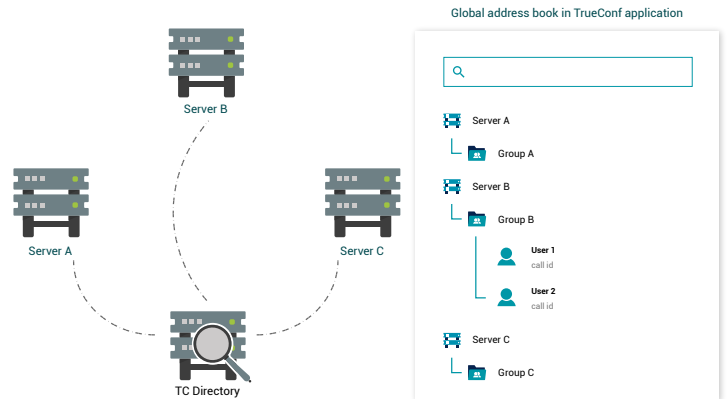

TrueConf Enterprise

Allows customers to effectively manage and scale video conferencing infrastructure across large organizations and complex networks.

TrueConf Directory

TrueConf Enterprise add-on that integrates several video conferencing servers into unified address space with global user directory.

Server name	Online users	Guest users	H.323/SEP connections	TrueConf Terminal Pro C...
10.8.0.10	2 / m	0 / 4	1 / m	0 / 0
10.9.22.11	3 / 19	0 / 19	0 / 19	0 / 18
172.17.16.15	0 / 1	2 / 1	2 / m	0 / 0
192.168.22.11	1 / 2	0 / 2	0 / 2	0 / 2
192.168.22.12	0 / 19	2 / 19	0 / 1	0 / 1
foo.bar.local	2 / 19	0 / m	1 / m	0 / 1
enc.office.loc	0 / 19	0 / 4	0 / 19	0 / 18
ipk.office.loc	0 / 1	0 / 1	0 / 1	0 / 1
test-server.loc	0 / 9	0 / 1	0 / 1	0 / 1