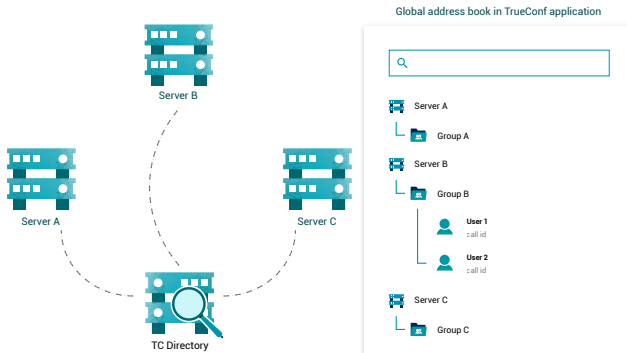

TrueConf Directory

TrueConf Enterprise add-on that integrates several video conferencing servers into unified address space with global user directory.

- Support for unlimited number of TrueConf Server instances
- Search, add and call users of external servers
- Centralized access control
- Automatic data syncing
- Operates autonomously in corporate networks

TrueConf License Manager

TrueConf Enterprise add-on that automatically distributes licenses between multiple servers based on the video conferencing usage and individual set of parameters for each TrueConf Server instance.

- Allows to add more TrueConf Server instances without the need to buy separate licenses
- Automatic license balancing
- Save money by paying only for those licenses which are being used