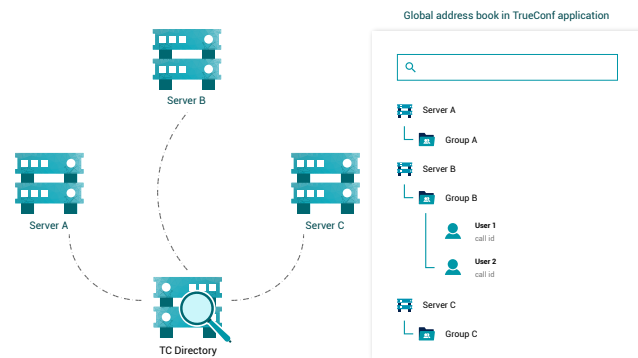

TrueConf Directory

TrueConf Enterprise add-on that integrates several video conferencing servers into unified address space with global user directory.

- Support for unlimited number of TrueConf Server instances
- Search, add and call users of external servers
- Centralized access control
- Automatic data syncing
- Operates autonomously in corporate networks

TrueConf Enterprise

Allows customers to effectively manage and scale video conferencing infrastructure across large, complex organizations at an affordable price.