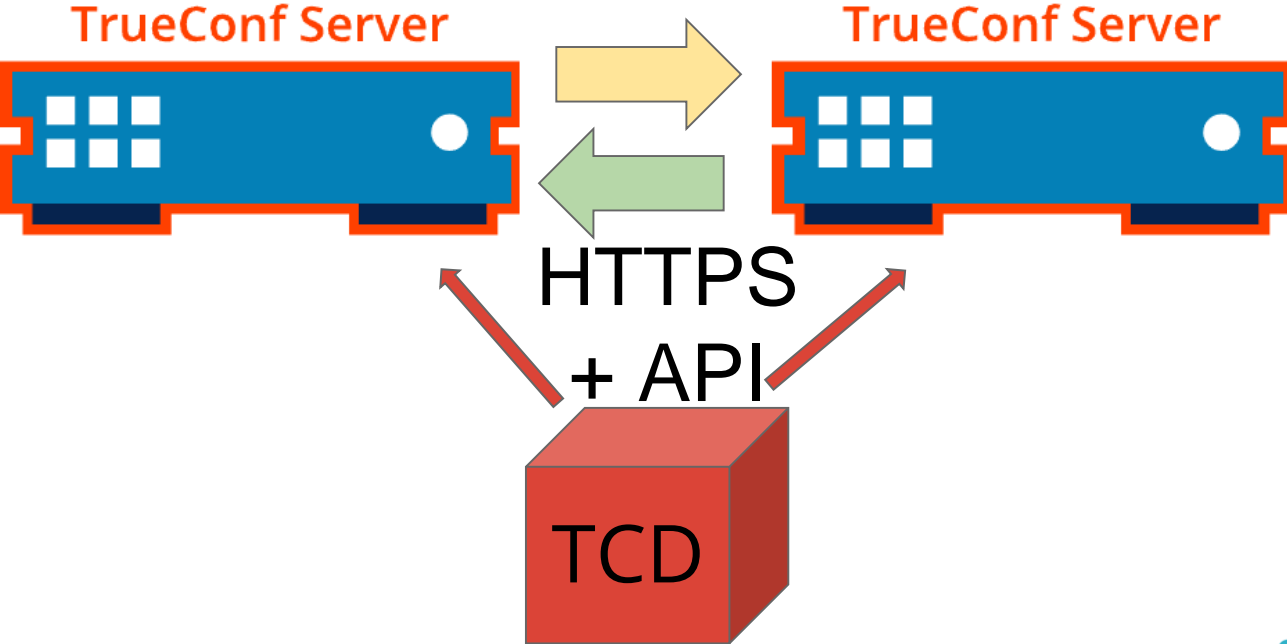

Enterprise is a set of ADDITIONAL
extensions
Bought SEPARATELY
Only LIFETIME licencing is allowed
Non-public pricing

Load and LICENSE Balancing

License Manager

Online Users
Guest Users
SIP/H.323 Connections
TrueConf Terminal
Connections

$$\begin{aligned} &S^* \langle \text{number_of_servers} \rangle + \\ &\quad U^* \langle \text{online_users} \rangle + \\ &\quad\quad G^* \langle \text{guests} \rangle + \\ &\quad\quad\quad S^* \langle \text{sip_h.323} \rangle + \\ &\quad\quad\quad\quad T^* \langle \text{terminals} \rangle = \text{Price} \end{aligned}$$

Users DISCOVERING

TrueConf Directory Extension

TC Directory manage access keys
Servers exchange data P2P over API
Quick local search & browsing
Fault tolerance

Special branding pricing
Multitenancy support
Direct support line