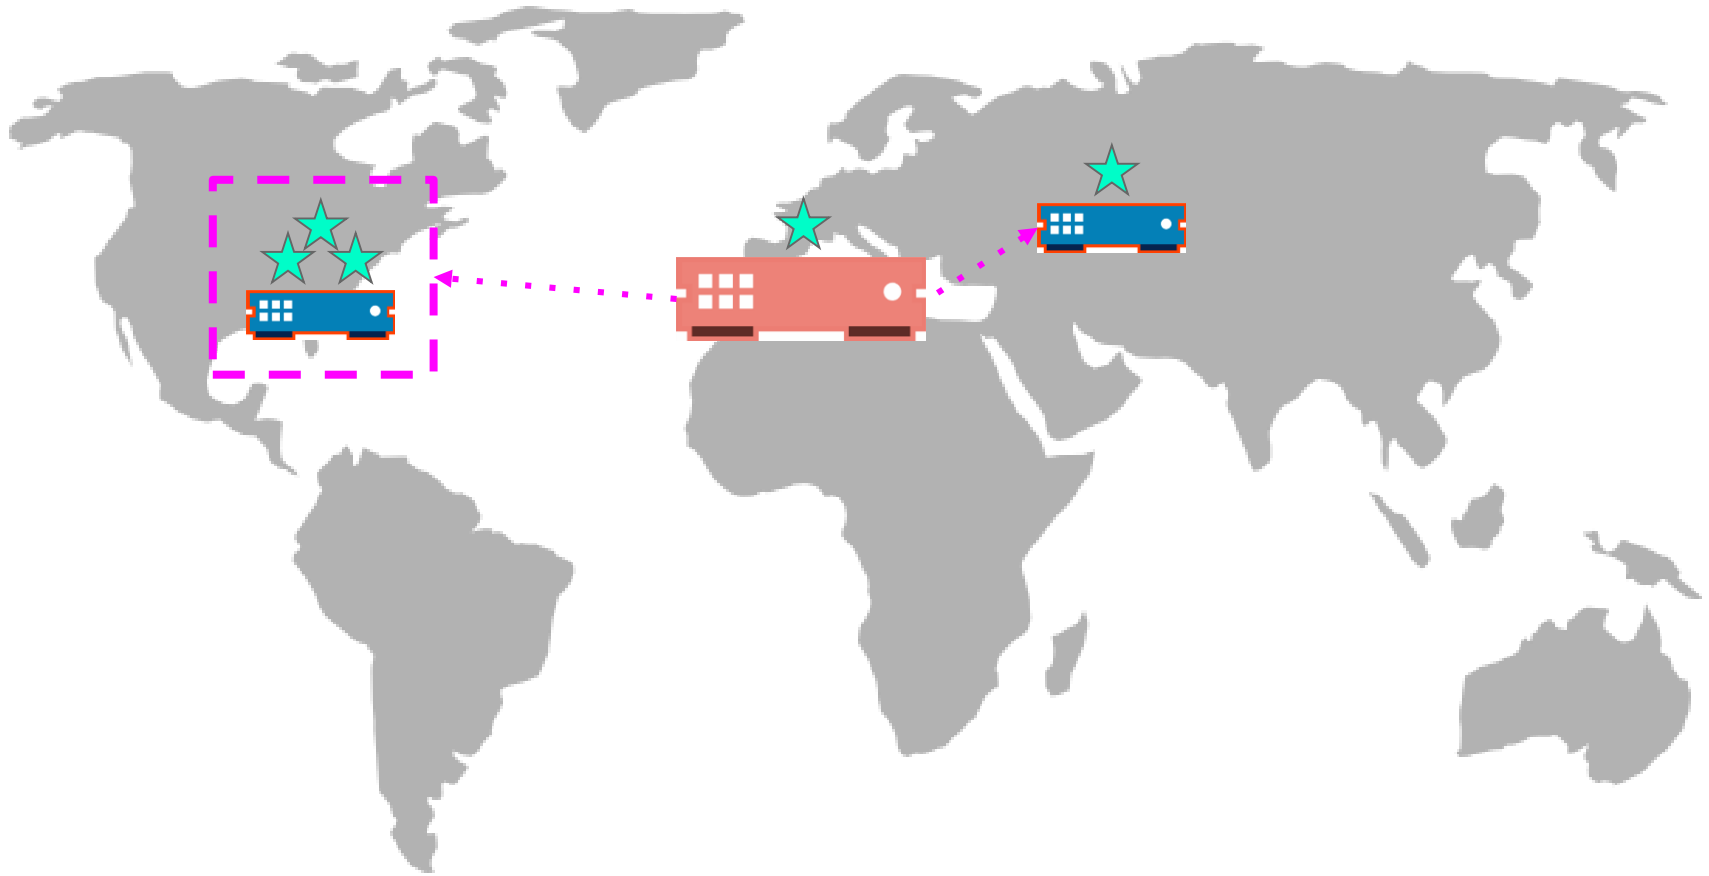

License Manager